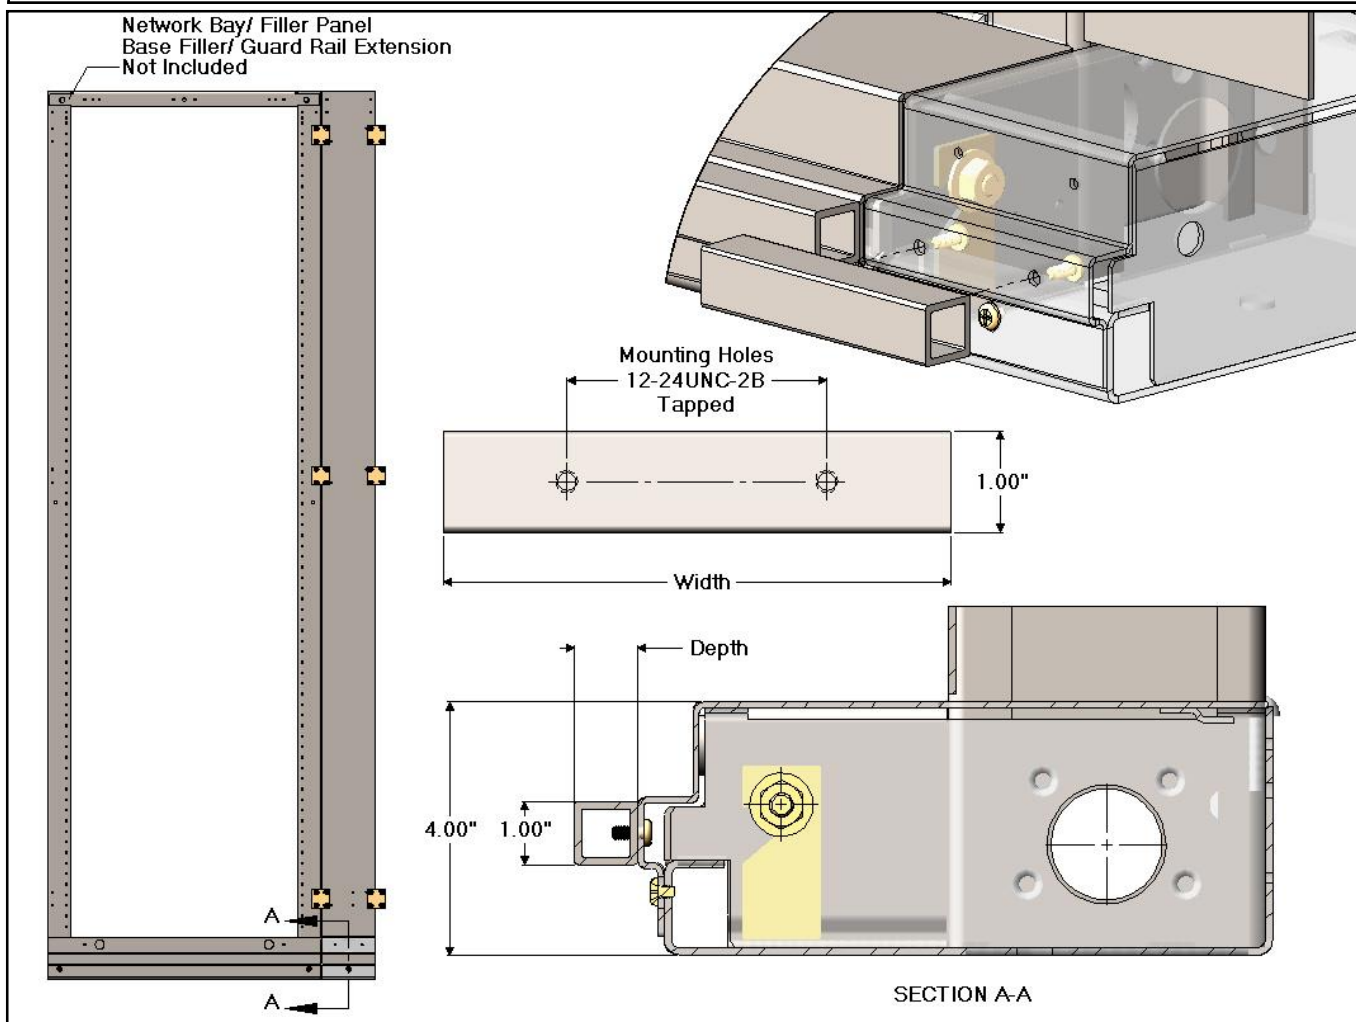

BFE Series - Network Bay Base Filler Extension

BFE Series 2.50" Network Bay Base Filler Extension		
CSF P/N#	Width	Depth
BFE201xx	2.50"	1.00"
BFE202xx	2.50"	2.00"
BFE203xx	2.50"	3.00"

BFE Series 5.00" Network Bay Base Filler Extension		
CSF P/N#	Width	Depth
BFE501xx	5.00"	1.00"
BFE502xx	5.00"	2.00"
BFE503xx	5.00"	3.00"

BFE Series 10.00" Network Bay Base Filler Extension		
CSF P/N#	Width	Depth
BFE101xx	10.00"	1.00"
BFE102xx	10.00"	2.00"
BFE103xx	10.00"	3.00"

Notes:

- Kit includes all mounting hardware
- Other Sizes available upon request.